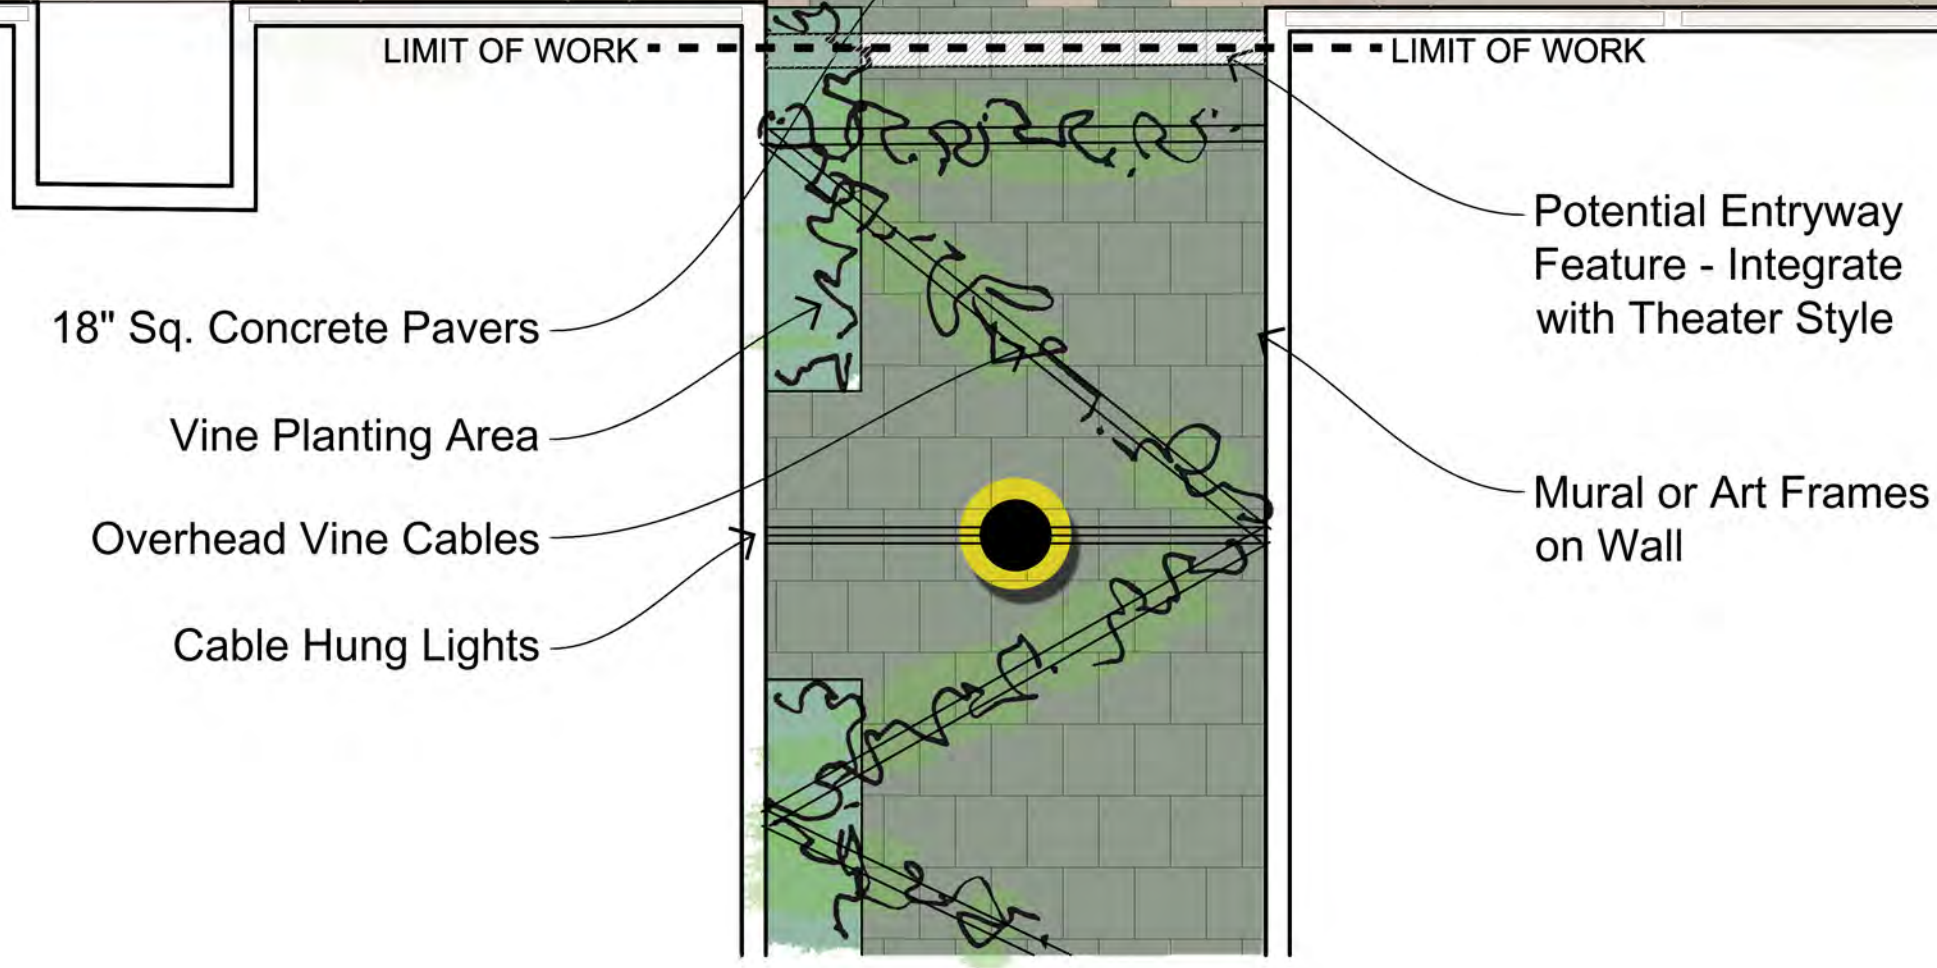

**Spring Street  
 Pocket Park**

Friday Harbor, WA

DESIGNED BY: TPG  
 DRAWN BY: PL

Date	Issue
12-10-15	Preliminary Layout
12-30-15	Base Plan
2-9-16	Schematic

NOT FOR CONSTRUCTION