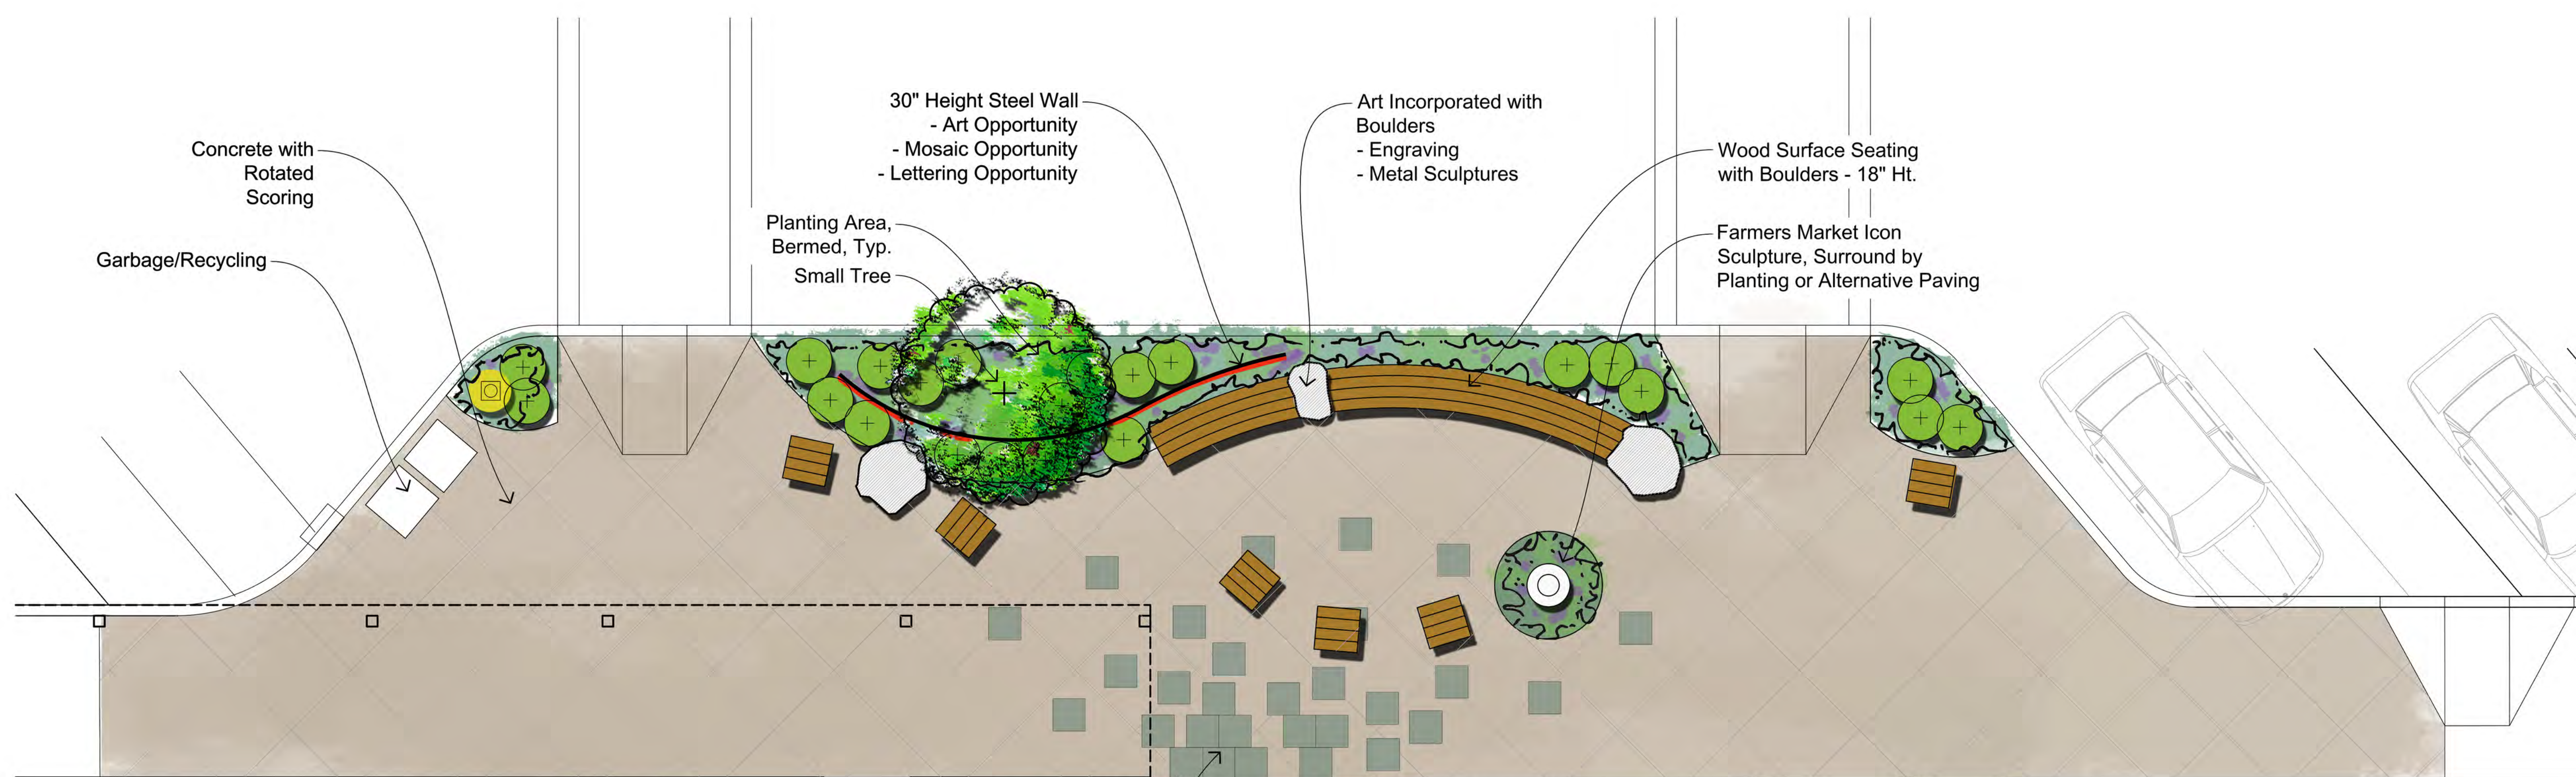

**Spring Street  
 Pocket Park**

Friday Harbor, WA

DESIGNED BY: TPG  
 DRAWN BY: PL

Date	Issue
12-10-15	Preliminary Layout
12-30-15	Base Plan
2-9-16	Schematic

NOT FOR CONSTRUCTION